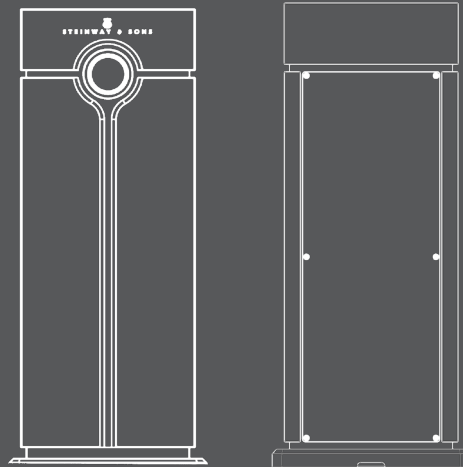

SPECIFICATIONS

Description:	Surround sound processor
Decoding:	Dolby® Atmos, Dolby Digital, Dolby Digital EX, Dolby Digital Plus, Dolby TrueHD, DTS, DTS ES Discrete 6.1, DTS ES Matrix 6.1, DTS 96/24, DTS-HD High Resolution Audio, DTS-HD Master Audio, AURO-3D®, 10 channels
Post processing:	Dolby Surround, AURO-MATIC®, DTS Neural:x, DTS NEO:X
Inputs:	Audio: 1 x AES/EBU S/P-DIF input, 3 x S/P-DIF coaxial inputs, 4 x S/P-DIF optical inputs 1 x USB audio input (up to 192kHz 24bit PCM), 1 x balanced stereo analog input (XLR), 4 x single ended stereo analog inputs (RCA), 1 x multichannel single ended analog input (RCA), 1 x microphone input (XLR) Video: 3 x HDMI™
Outputs:	Audio: 5 x Steinway Lyngdorf Digital Links (CAT 5e based), 1 x single ended stereo analog output for secondary audio output, 1 x SPDIF coax digital output, 1 x HDMI™ Video: 1 x HDMI™ – ARC compatible
Miscellaneous:	1 x DB9 RS232 connector, 2 x IR sensor inputs, 1 x IR output (loop from one of the sensor inputs), 1 x Trigger input, 4 x Trigger outputs, 1 x RJ45 Ethernet LAN connector, 2 x USB connectors, 1 x SD card slot (Storage for system software)
Interface options:	RS232, Ip, Web interface, lhiji, Remote Control App on iOS and Android platforms
Medioplayer:	Internet radio (vTuner), Spotify connect, DLNA Support, Airplay
Control interfaces:	1 x DB9 RS232 connector, 2 x IR sensor inputs, 1 x IR output (loop from one of the sensor inputs), 1 x trigger input, 4 x trigger outputs, 1 x RJ45 ethernet LAN connector, 2 x USB connectors, 1 x SD card slot (Backup - storage for system software and settings)
Placement options:	Freestanding
Cooling:	Passive / no noise
Dimensions (W x H x D):	440 x 1042 x 396 mm / 17.3 x 40.9 x 15.6 inches
Weight:	57 kg / 125.7 lb
Finish:	Black piano finish, custom finishes available
Item no.:	900130105
Country of origin:	Denmark